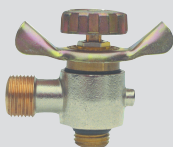

Propane hoses and accessories

Quick connections

Quick connections

Gas quick connection according to EN 561, ISO 7289

- Double O-ring sealing
- Gas cut-off

Threads:

In accordance with EN 560, ISO 3253 or country specific connections: 3/8"LH

OT=Outside thread IT=Inside thread

Hose nipples Fixed

Hose nipple no.	709621	709180	708971	717000	717020
Thread	BSP 3/8"LH	BSP 3/8"LH	M14x1	Shell	POL
Inside hose Ø, mm	5	5 and 8	5 and 8	5 and 8	5 and 8

Hose nipples Swivel

Hose nipple no.	722001	717331	715161	Hose clip no.	901359	900477
Thread	BSP 3/8"LH	BSP 3/8"LH	M14x1	Inside hose Ø, mm	5	8 adjustable
Inside hose Ø, mm	5	5 and 8	5 and 8			

Connections

Connections no.	Description
754206	Quick Connection female, BSP 3/8"LH for hose
754210	Nipple for Quick Connection male, BSP 3/8"LH for handle
770512	Double nipple, BSP 3/8"LH x BSP 3/8"LH for hose
770067	Connection for connecting two hoses, DIN Kombi
770082	Hose for 770067, length 40 cm, DIN Kombi

Valve

Valve no.	Description
700001	Valve adaptor M14-1,5 / BSP 3/8"LH. Horizontal outlet, convenient swivel connection.